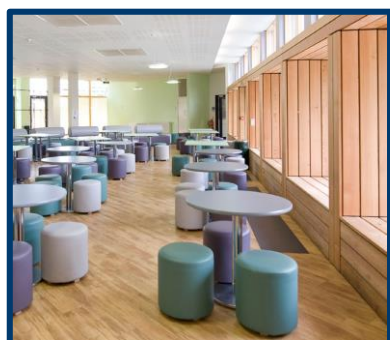

Lincoln Atrium

Specification Sheet

WYMONDHAM
COLLEGE

A World Class State Boarding and Day School

Located within the Lincoln Sixth Form centre the Atrium is a multi-purpose modular space, ideal for presentations and lectures. This room is perfect for group training and workshop exercises. The Lincoln Atrium has an integrated pull down projection screen, ceiling mounted digital projector and a lectern.

Room Configuration & Capacity Options:

Boardroom Style: **18**

Cabaret Style: **20**

Lecture Style: **40**

Room Dimensions:

8m x 12m

adminsupport@wymondhamcollege.org | 01953 609000 | www.wymondhamcollege.org