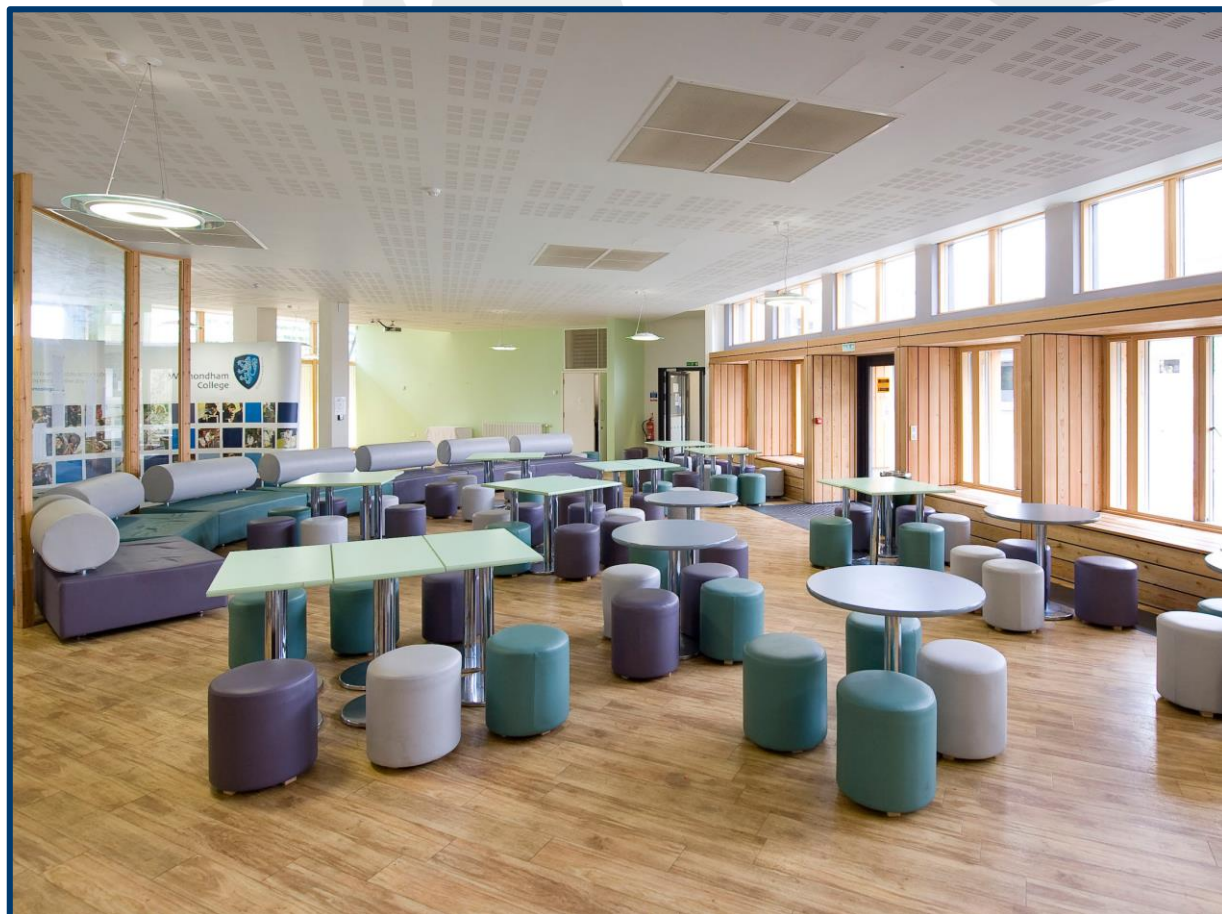

Lincoln Atrium

Specification Sheet

WYMONDHAM
COLLEGE

A World Class State Boarding and Day School

Located within the Lincoln Sixth Form centre the Atrium is a multi-purpose modular space, ideal for presentations and lectures. This room is perfect for group training and workshop exercises. The Lincoln Atrium has an integrated pull down projection screen, ceiling mounted digital projector and a lectern.

Room Configuration & Capacity Options:

Boardroom Style: **18**

Cabaret Style: **20**

Lecture Style: **40**

Room Dimensions:

8m x 12m

adminsupport@wymondhamcollege.org | 01953 609000 | www.wymondhamcollege.org