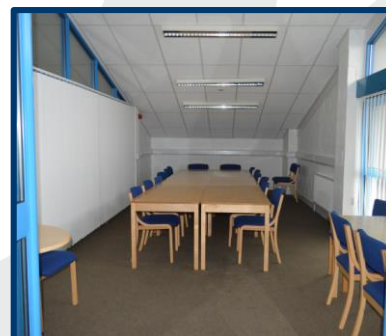

Meeting Room

Specification Sheet

WYMONDHAM
COLLEGE

A World Class State Boarding and Day School

A comfortable and modern meeting room seating 16 in boardroom style. IT, AV & Presentation materials are available.

Room Configuration & Capacity Options:

Boardroom Style: **16**

Room Dimensions:

4m x 9m